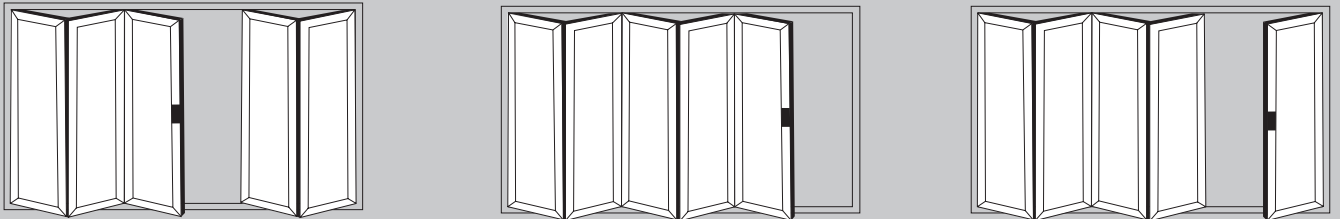

SECURE, WARM & COSY

POPULAR DESIGN OPTIONS

- Doors up to 6.5m wide
- Height up to 2.5m
- Each Sash up to 1.2m wide
- Thermally Efficient
- Complies with Building Regulations
- Available in a range of colours and styles
- Various threshold options
- Doors can open in or out
- PAS24:2012 Security Upgrade

1 Door Option 2 Door Options

3 Door Options

4 Door Options

5 Door Options

Aluminium

Visofold

6 Door Options

7 Door Options