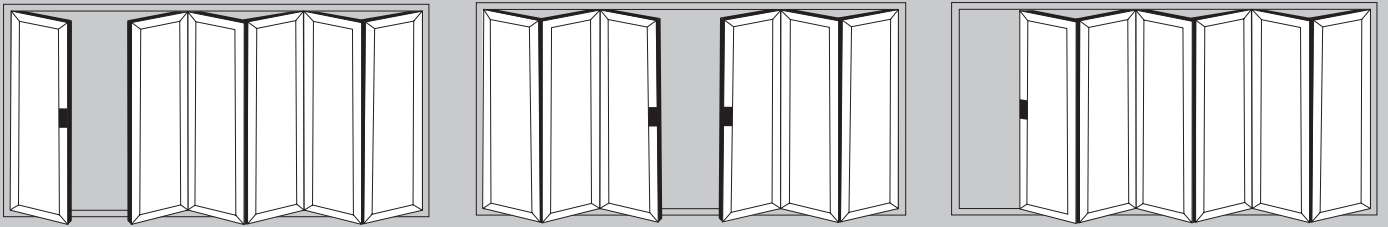

SECURE, WARM & COSY

POPULAR DESIGN OPTIONS

- Doors up to 6.5m wide
- Height up to 2.5m
- Each Sash up to 1.2m wide
- Thermally Efficient
- Complies with Building Regulations
- Available in a range of colours and styles
- Various threshold options
- Doors can open in or out
- PAS24:2012 Security Upgrade

1 Door Option 2 Door Options

3 Door Options

4 Door Options

5 Door Options

Aluminium

Visofold

6 Door Options

7 Door Options

THRESHOLD OPTIONS

Threshold Configurations

The Visofold bi-folding door offers a range of different thresholds to suit every need. The low thresholds are designed for wheel chair access or doors in sheltered locations.