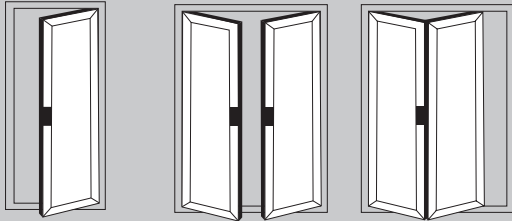

POPULAR DESIGN OPTIONS

- Doors up to 6.5m wide
- Height up to 2.5m
- Each Sash up to 1.2m wide
- Thermally Efficient
- Complies with Building Regulations
- Available in a range of colours and styles
- Various threshold options
- Doors can open in or out
- PAS24:2012 Security Upgrade

1 Door Option 2 Door Options